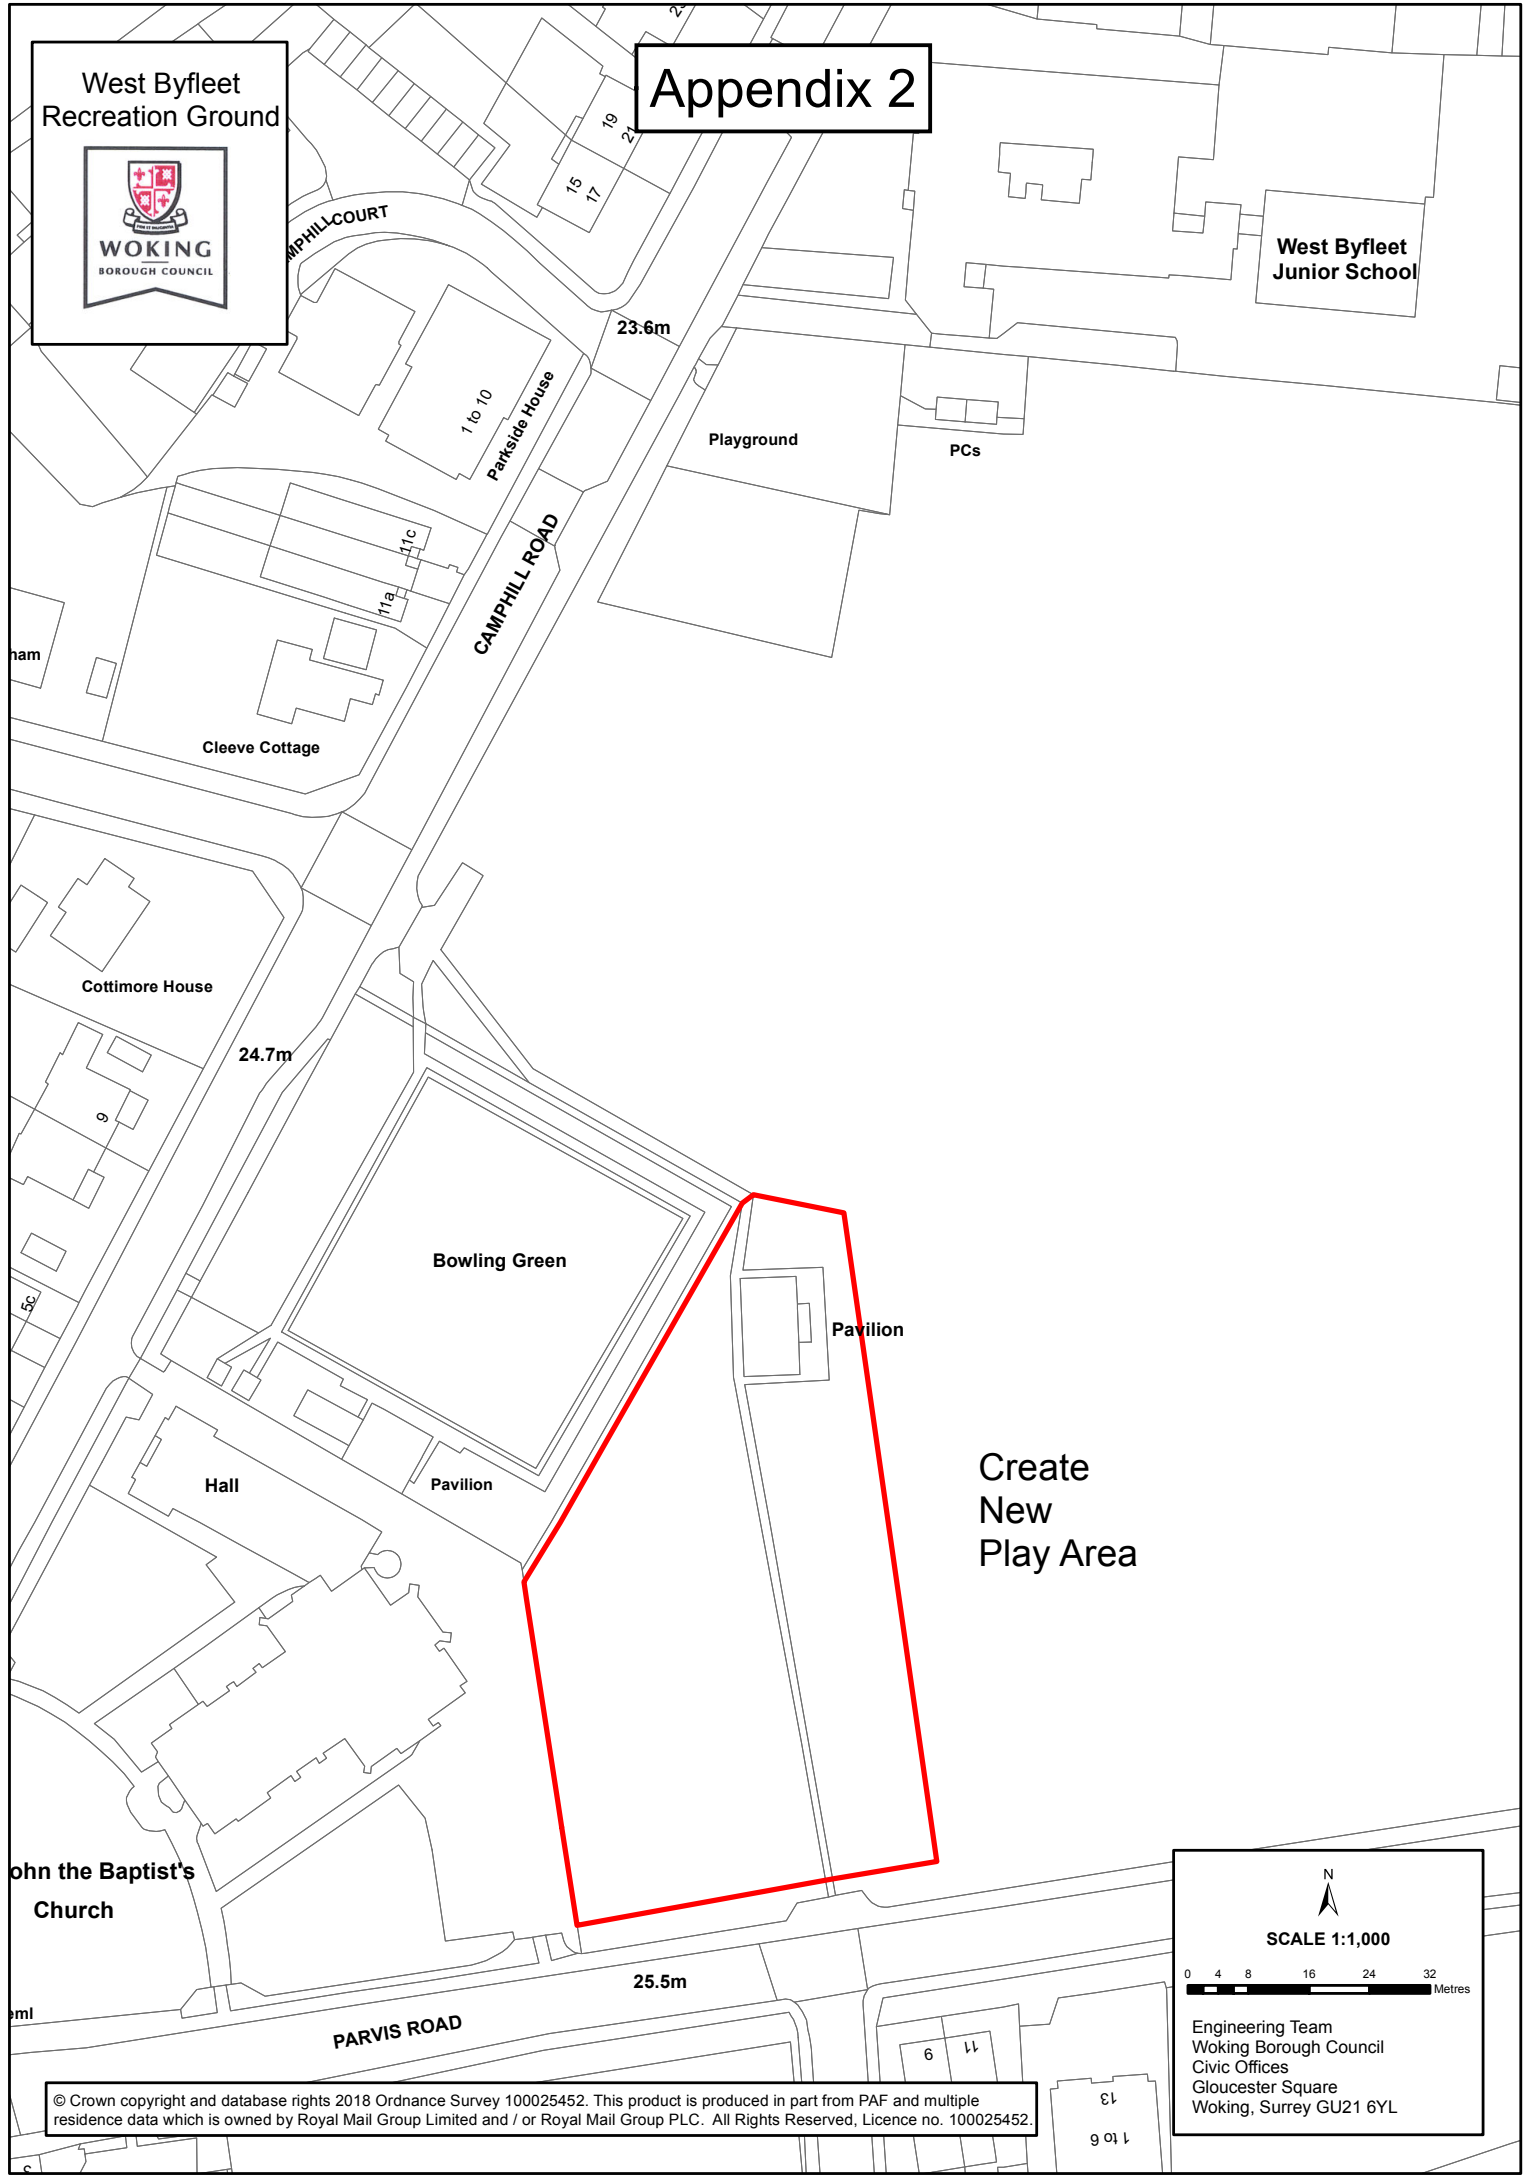

West Byfleet  
Recreation Ground

Appendix 2

John the Baptist's  
Church

Create  
New  
Play Area

N  
SCALE 1:1,000  
0 4 8 16 24 32 Metres  
Engineering Team  
Woking Borough Council  
Civic Offices  
Gloucester Square  
Woking, Surrey GU21 6YL